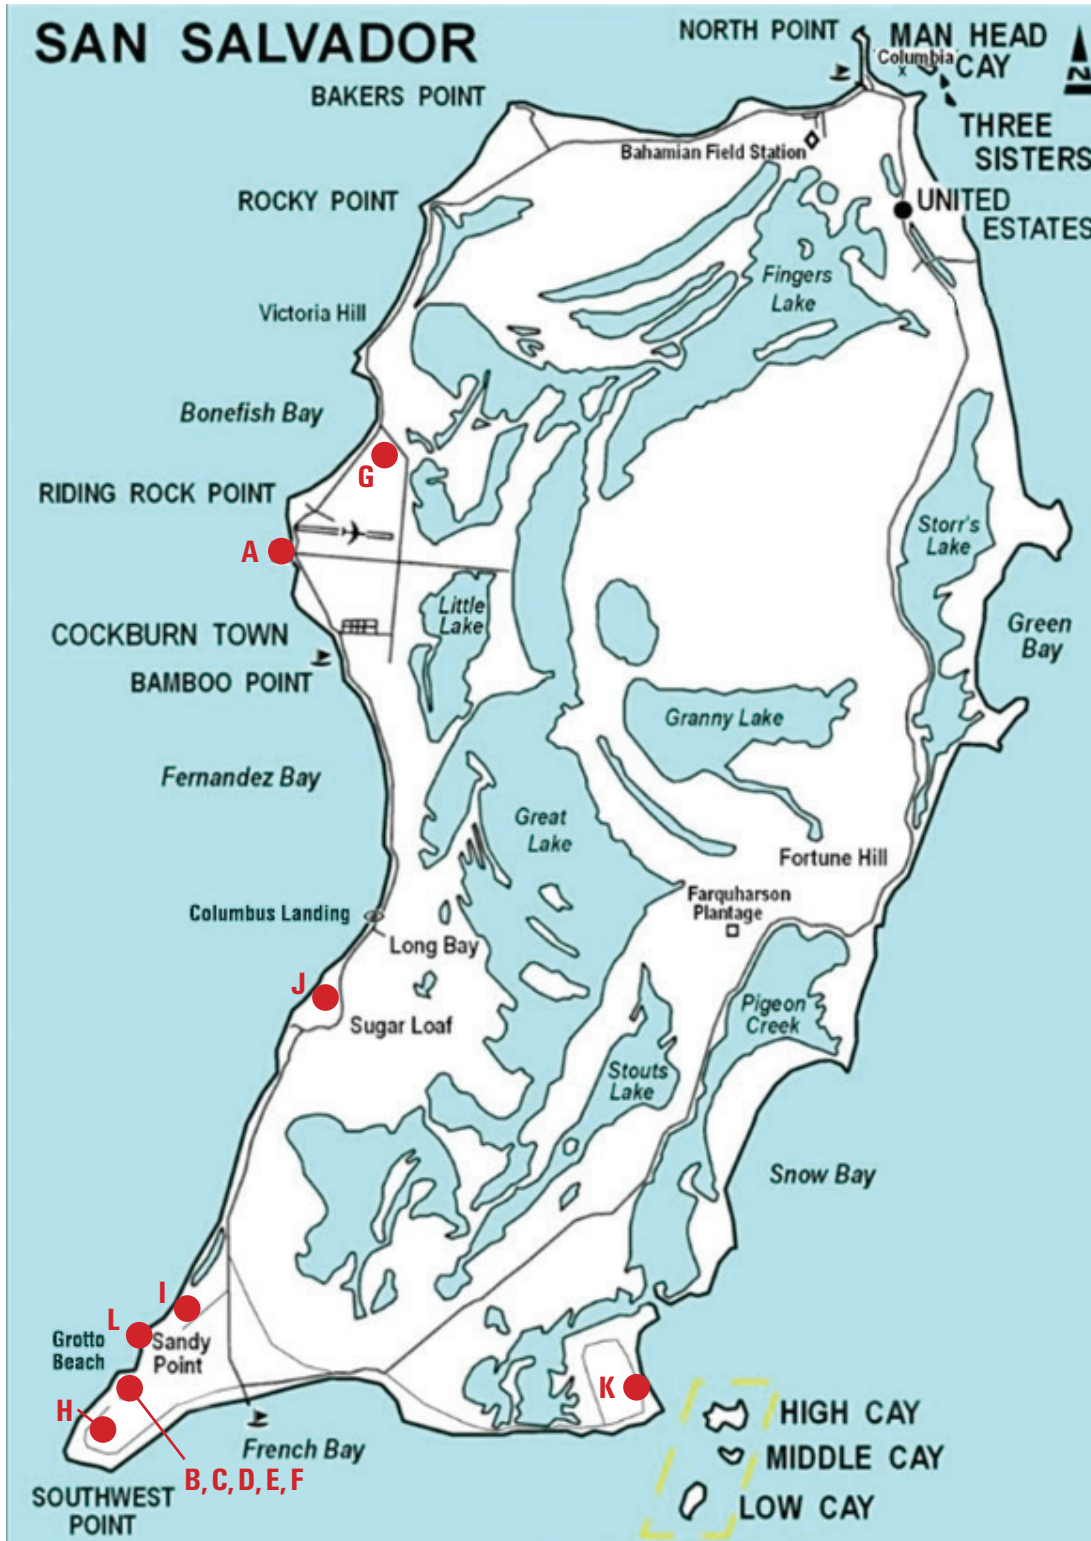

iConnect[®]

TRAINING CENTER

of the *Bahamas*

KEY

- A** – iConnect Training Center & Riding Rock Hotel
- B** – Genevieve's Peaches Condo
- C** – Genevieve's Hummingbird Condo
- D** – Genevieve's Watling Island Efficiency Condo
- E** – Sue's Tropics Condo
- F** – Sue's Sunrise Condo
- G** – Miss Bowe's Sea View Villa
- H** – Peggy's Ocean Blue Villa
- I** – Casuarina House
- J** – Serenity House
- K** – Snow Bay Villa
- L** – The Bohemian